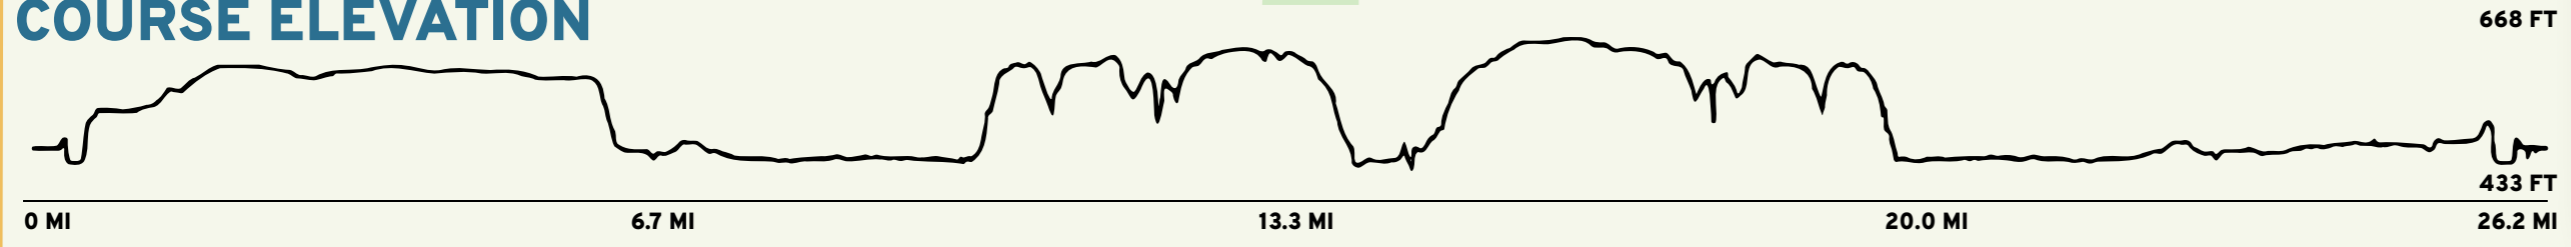

MARATHON ROUTE

COURSE ELEVATION

LEGEND

- MARATHON ROUTE
- MILE MARKER
- AID STATION
- NO TRAFFIC